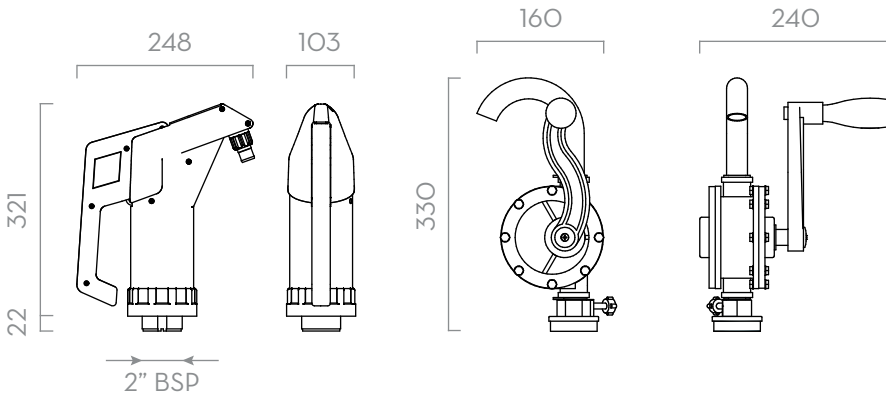

WINDSCREEN

**DIMENSIONS**

Dimensions expressed in millimeters

**IN THE BOX**

- SUZZARABLUE HAND PUMP
- DELIVERY HOSE (ON REQUEST)
- SUCTION PIPE
- INSTRUCTION MANUAL

**DETAILS**

LEVER

SPOUT

**MATERIALS**

- BODY: PLASTIC
- ROTOR: PLASTIC
- VANES: PLASTIC

**TECHNICAL DATA**

CODE	DESCRIPTION	FLUIDS TYPE	SPOUT	HOSE		DIP PIPE	COMPLETE KIT	MAUSER AND GREIF ADAPTER FOR DRUM
			BSP	LENGHT	Ø			
FO033209A	PISTON HAND PUMP (WITH DIP PIPE)	Ad W A	3/4"	-	-	YES	-	-
FO033210A	PISTON HAND PUMP (WITH COMPLETE KIT)	Ad W A	3/4"	3 M	3/4"	YES	YES	YES
FO033205B	ROTATIVE HAND PUMP (WITH DIP PIPE)	Ad W A	3/4"	-	-	YES	-	-
FO033208B	ROTATIVE HAND PUMP (WITH COMPLETE KIT)	Ad W A	3/4"	3 M	3/4"	YES	YES	YES